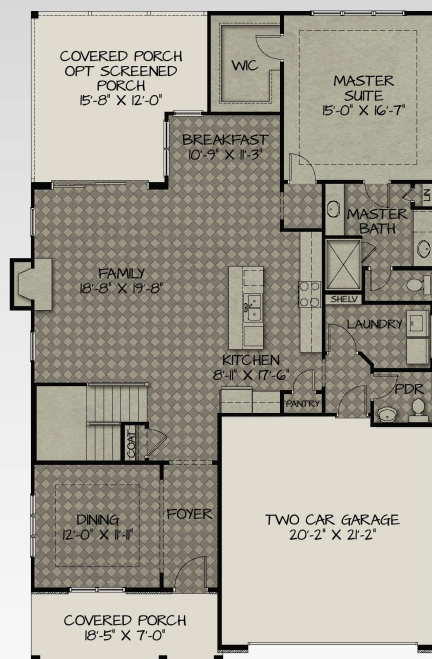

The Madison 2439 heated sqft

ARTIST'S REPRESENTATION ONLY. ALTERNATE ELEVATIONS OF THIS PLAN MAY BE AVAILABLE. ASK FOR DETAILS.

AMERICAN
HOMESMITH

Our house, Your home

BUILDER RESERVES THE RIGHT TO MAKE CHANGES WITHOUT NOTICE. CERTAIN SPECIFICATIONS ARE COMMUNITY SPECIFIC, AND SUBJECT TO DEVELOPER APPROVAL. NORTH CAROLINA GC LICENSE NO. 68116